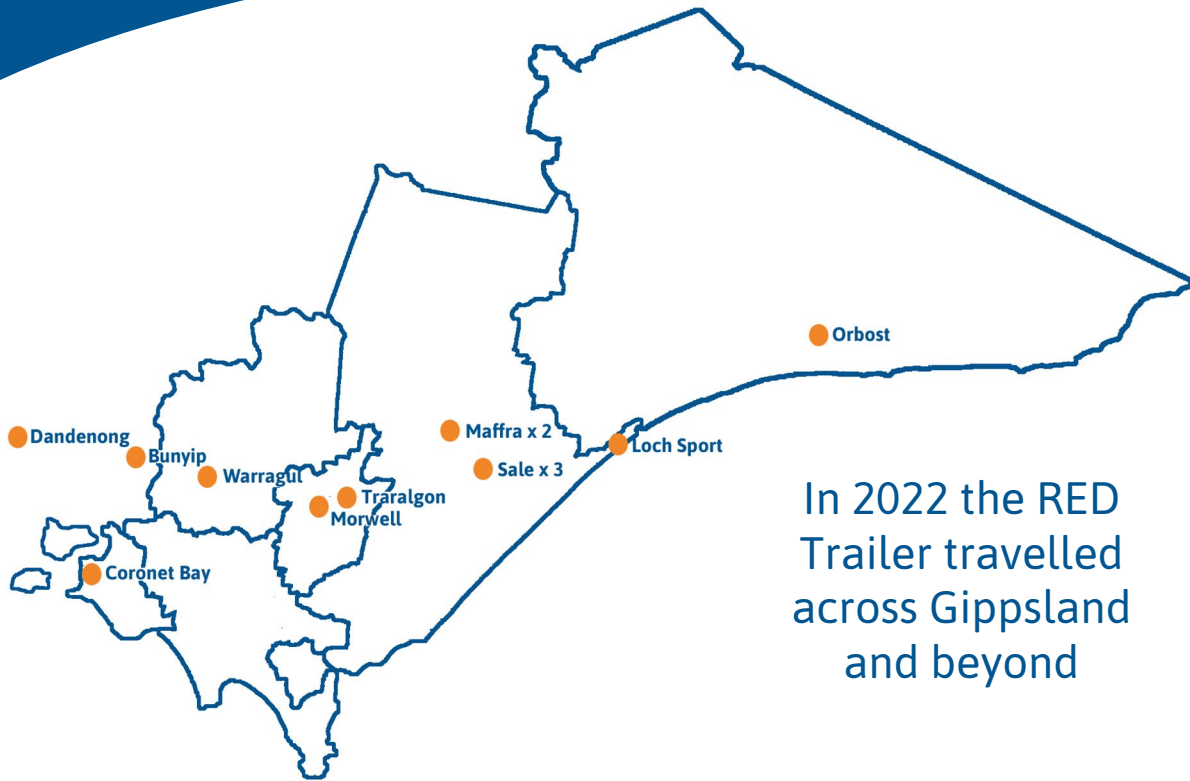

Promoting renewable energy options to the Gippsland community

In 2022 the RED Trailer travelled across Gippsland and beyond

350+
Gippsland
New Energy
Conference
delegates

450
primary &
secondary
students

1850
people attended
events

2,245
kilometers
travelled

Spotted by a total of
2,650
community members